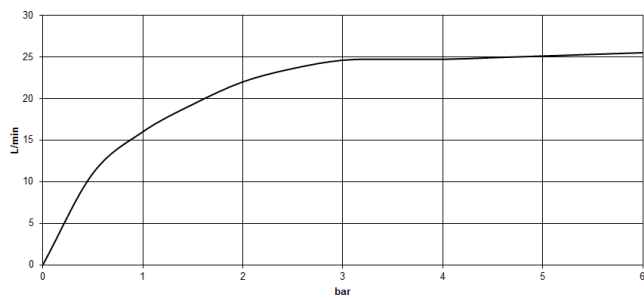

**CL.1 Single-lever bath mixer with stand pipe for free-standing assembly with hand shower set - Champagne (22kt Gold)**

CL.1

25 863 705

- 238mm projection
- rectangular spray pattern with 55 individual jets
- max. spout flow rate 24.6 l/min
- Hand shower: COMPACT RAIN, max. flow rate 6.8 l/min (at 3 bar)
- bar-type hand shower with anti-scale system
- wall bracket
- automatic bath/shower diverter
- total height 935 - 1005 mm
- stand pipe height 598 - 668 mm
- height up to aerator 852 – 922 mm
- push-on rosette 131 x 131 mm
- metal shower hose 1250mm with integrated anti-twist protection

CL.1

25 863 705

mm [inches]

**Flow rate chart**

**Certificates**

Belgaqua\_24-003-27\_1.

**CL.1 Single-lever bath mixer with stand pipe for free-standing assembly with hand shower set - Champagne (22kt Gold)**