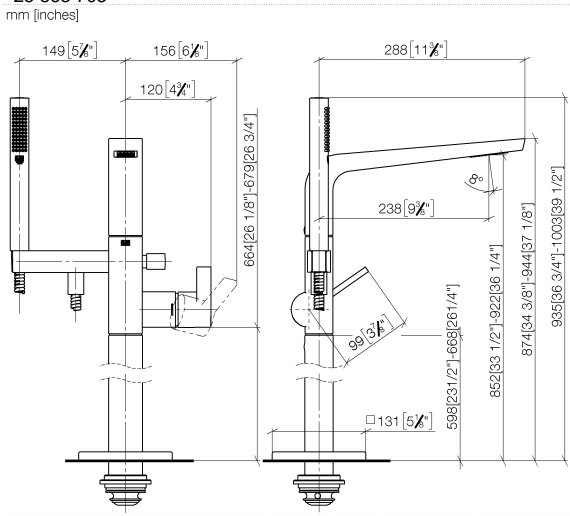

**CL.1 Single-lever bath mixer with stand pipe for free-standing assembly with hand shower set - Champagne (22kt Gold)**

CL.1

25 863 705

- 238mm projection
- rectangular spray pattern with 55 individual jets
- max. spout flow rate 24.6 l/min
- Hand shower: COMPACT RAIN, max. flow rate 6.8 l/min (at 3 bar)
- bar-type hand shower with anti-scale system
- wall bracket
- automatic bath/shower diverter
- total height 935 - 1005 mm
- stand pipe height 598 - 668 mm
- height up to aerator 852 – 922 mm
- push-on rosette 131 x 131 mm
- metal shower hose 1250mm with integrated anti-twist protection

CL.1

25 863 705

mm [inches]

**Flow rate chart**

**Certificates**

Belgaqua\_24-003-27\_1.

**CL.1 Single-lever bath mixer with stand pipe for free-standing assembly with hand shower set - Champagne (22kt Gold)**